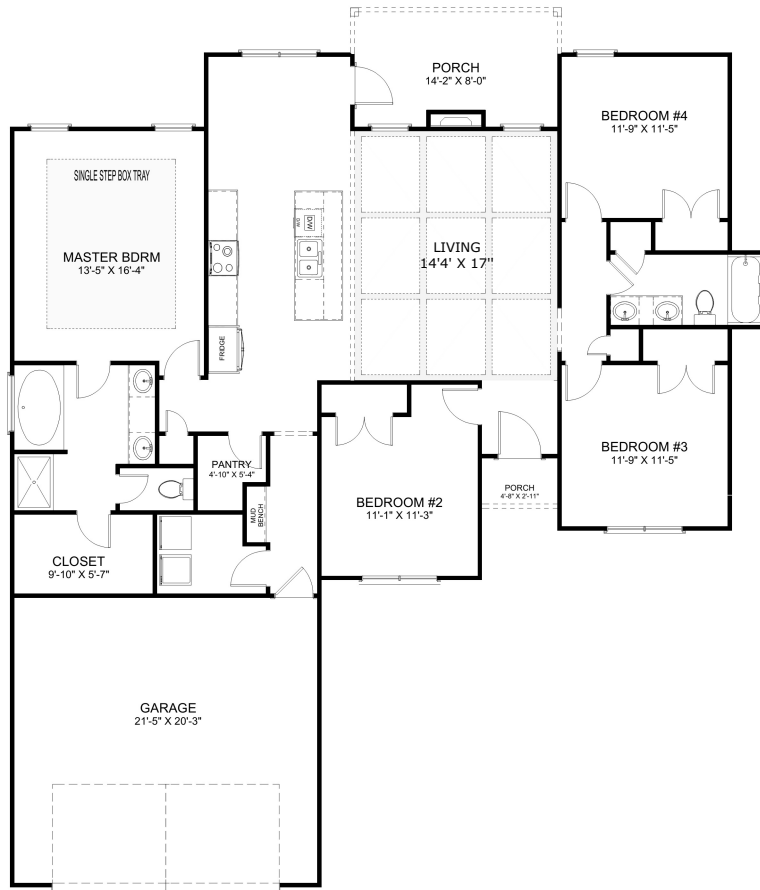

# THE CARDINAL

## AT HUNT PLACE

OPTION A

4 BEDROOM  
1769 SQFT

OPTION B